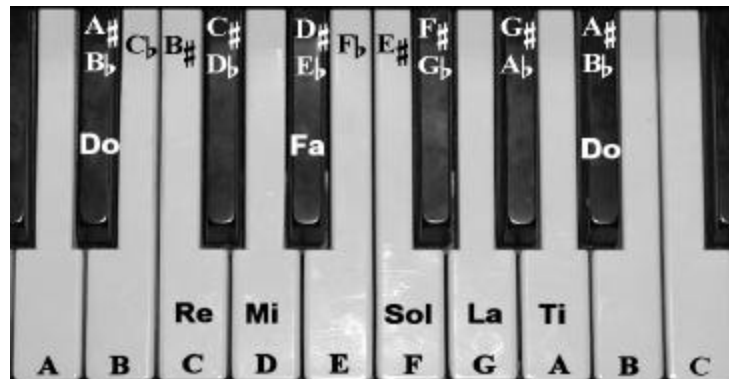

Concert B^b Scale for Keyboard

Hand Signs

Syllable Do Re Mi Fa Sol La Ti Do

Keyboard

Treble Clef (High) Staff

Bass Clef (Low) Double Bar

Letter Names

Lines: G, B, D, F, A

Spaces: A, C, E, G

Bar Line

Measures

Time Signature

4 = How many?

4 = What kind?